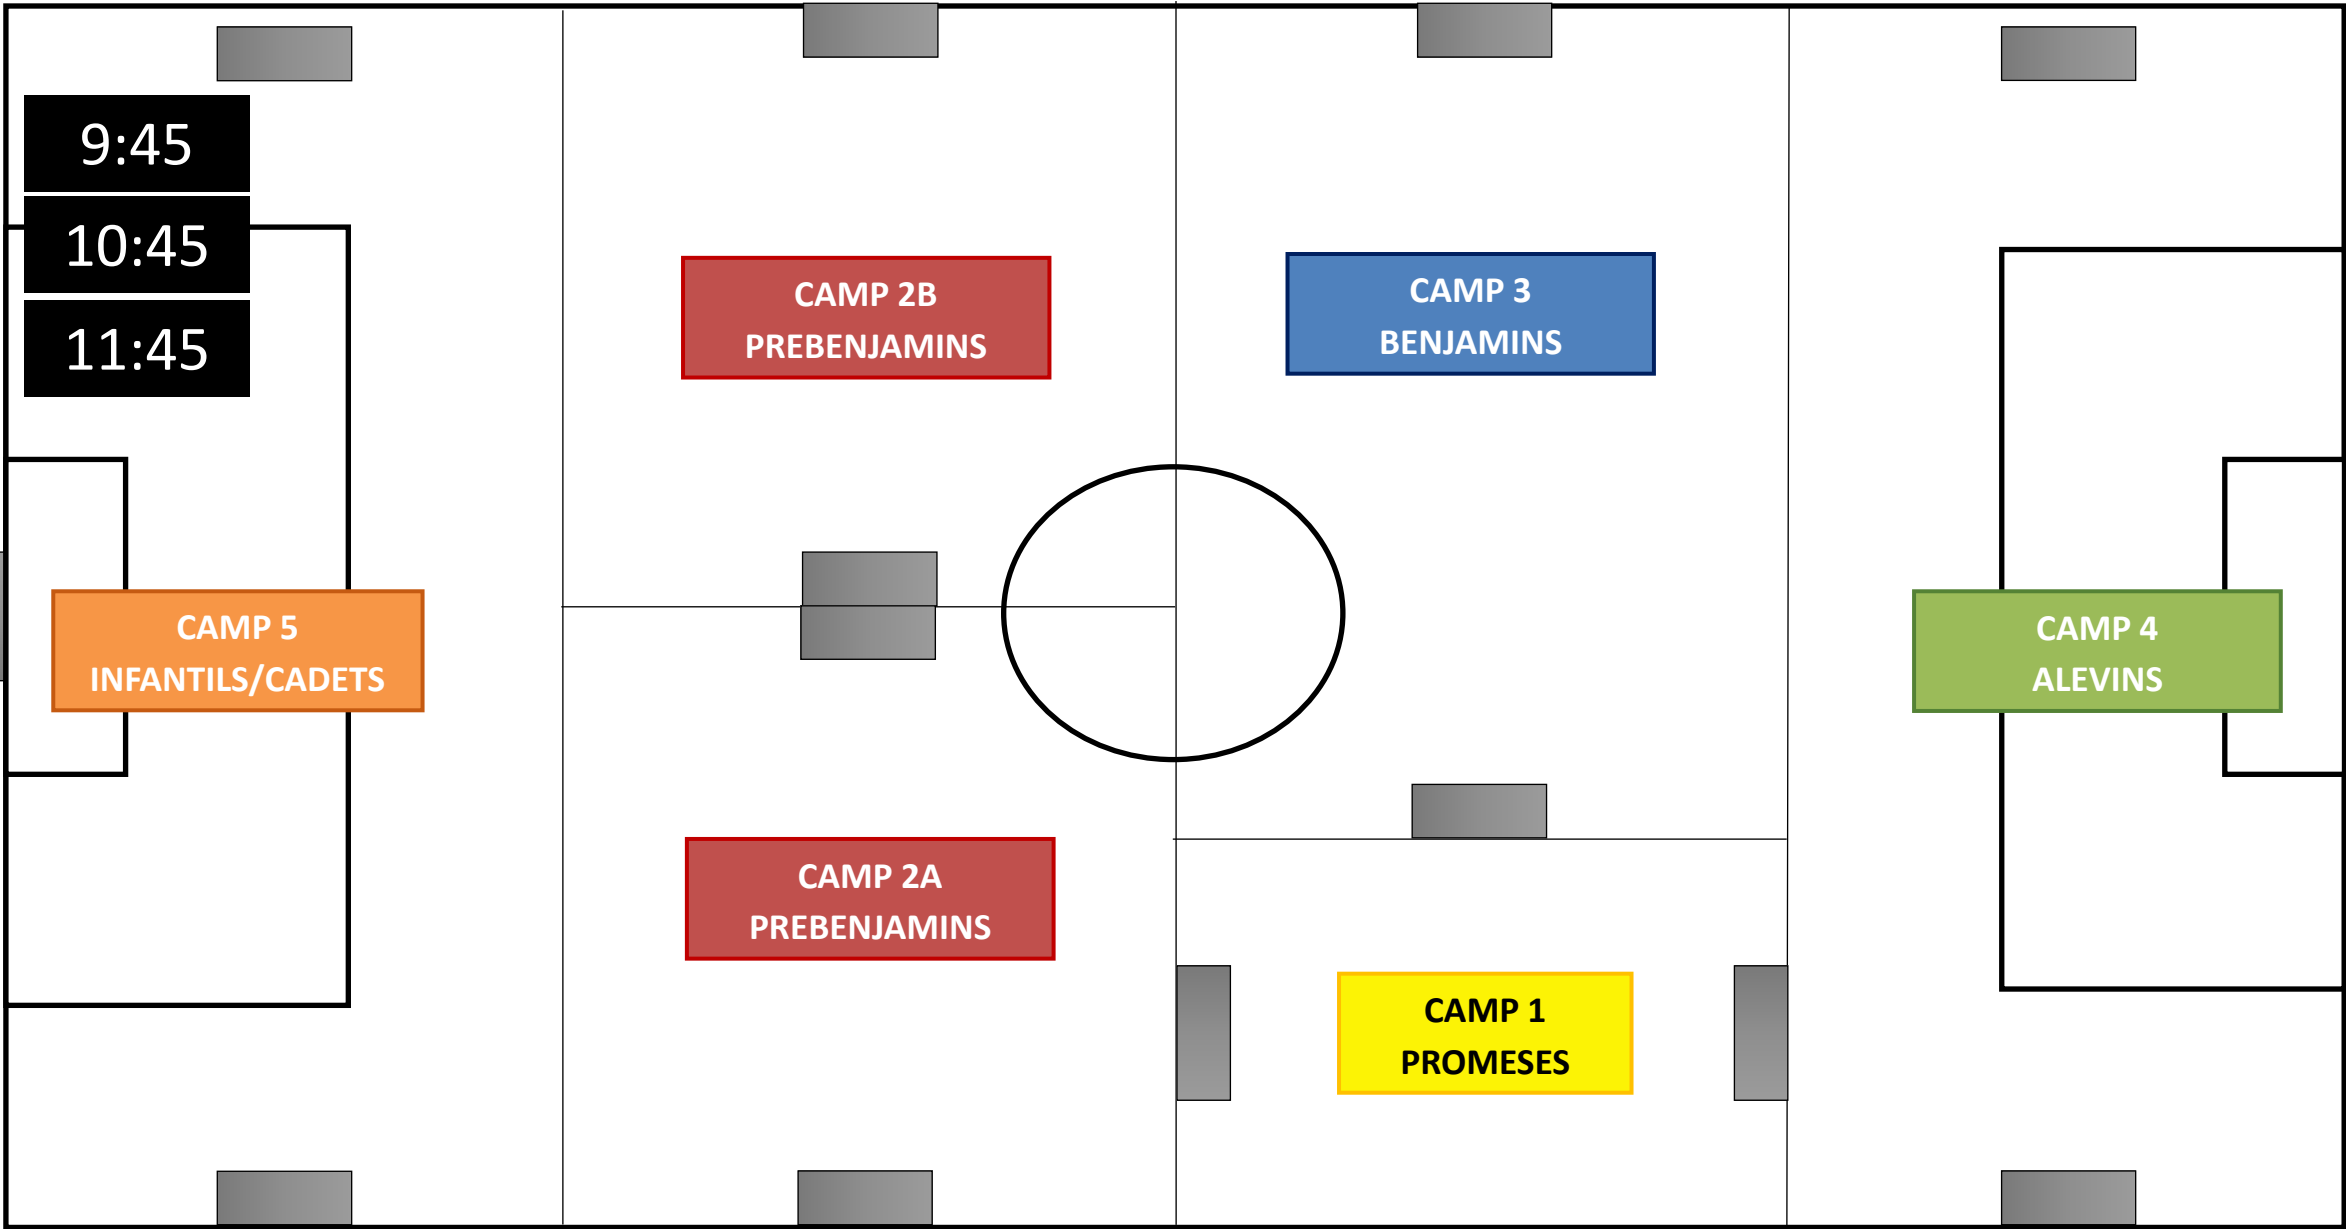

8:45

CAMP 3B  
BENJAMINS

CAMP 3  
BENJAMINS

CAMP 5  
INFANTILS/CADETS

CAMP 4  
ALEVINS

CAMP 3A  
BENJAMINS

TRIBUNA PRINCIPAL

BAR DEL CAMP

9:45

10:45

11:45

TRIBUNA PRINCIPAL

BAR DEL CAMP

12:45

13:45

CAMP 5  
INFANTILS/CADETS

CAMP 4 A  
ALEVINS

CAMP 3  
BENJAMINS

CAMP 4  
ALEVINS

TRIBUNA PRINCIPAL

BAR DEL CAMP